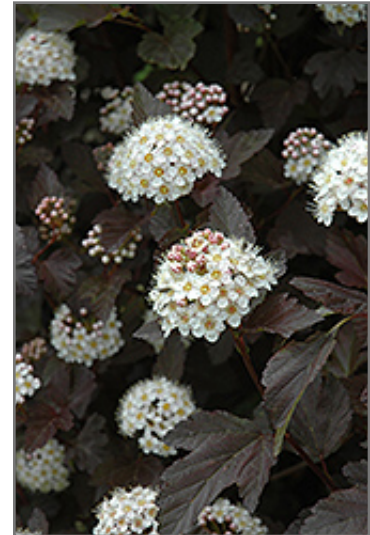

Description:

A large spreading shrub with intensely purple leaves all season long, small white flowers followed by pretty reddish fruit which show well against the foliage, and interesting peeling papery bark; extremely tough and durable, makes a superb color accent

Ornamental Features

Diablo Ninebark features showy clusters of white flowers at the ends of the branches from late spring to early summer, which emerge from distinctive pink flower buds. It has attractive deep purple deciduous foliage which emerges burgundy in spring. The serrated lobed leaves are highly ornamental and turn an outstanding red in the fall. It features abundant showy red capsules from early to mid fall. The peeling tan bark adds an interesting dimension to the landscape.

Landscape Attributes

Diablo Ninebark is a multi-stemmed deciduous shrub with an upright spreading habit of growth. Its relatively coarse texture can be used to stand it apart from other landscape plants with finer foliage.